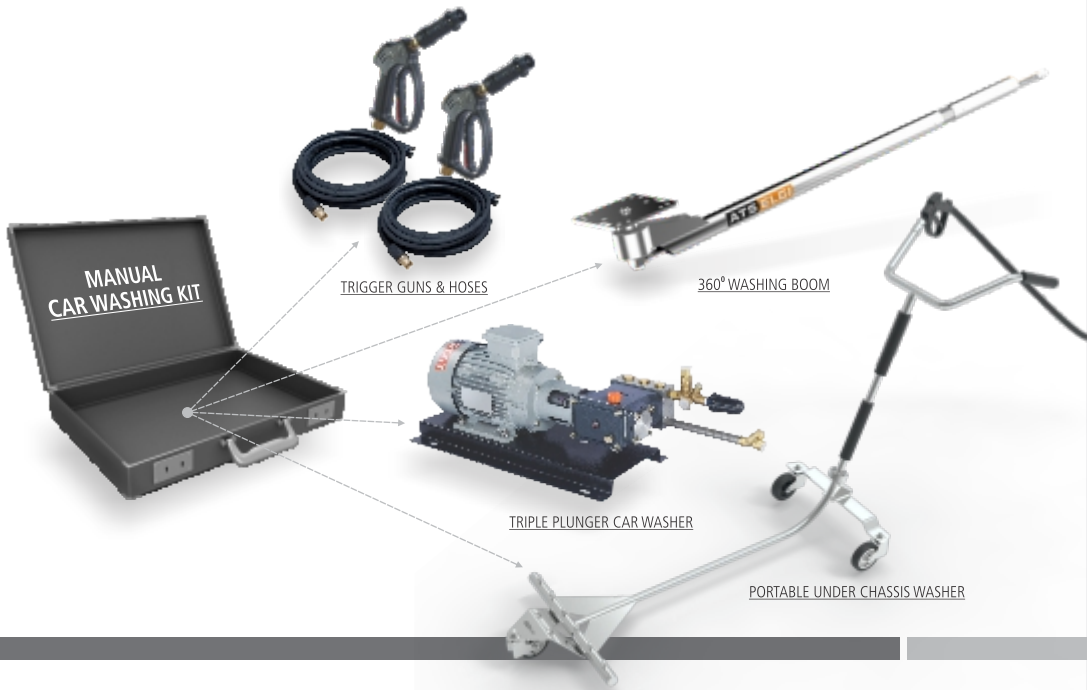

MANUAL CAR WASHING KIT

For Top Body & Under Body Washing

ATS ELGI PACKAGE DETAILS

MODELS	SCOPE OF SUPPLY				PRESSURE
WASHKIT-HP WITH BOOM	 7.5 HP TRIPLE PLUNGER PUMP	 PORTABLE UNDER CHASSIS WASHER	 TRIGGER GUNS & HOSES	 360° WASHING BOOM	TOP BODY 55 bar UNDERBODY 40 bar
WASHKIT-HP	 7.5 HP TRIPLE PLUNGER PUMP	 PORTABLE UNDER CHASSIS WASHER	 TRIGGER GUNS & HOSES		TOP BODY 55 bar UNDERBODY 40 bar
WASHKIT-SP WITH BOOM	 3 HP TRIPLE PLUNGER PUMP	 PORTABLE UNDER CHASSIS WASHER	 TRIGGER GUNS & HOSES	 360° WASHING BOOM	TOP BODY 45 bar UNDERBODY 32 bar
WASHKIT-SP	 3 HP TRIPLE PLUNGER PUMP	 PORTABLE UNDER CHASSIS WASHER	 TRIGGER GUNS & HOSES		TOP BODY 45 bar UNDERBODY 32 bar
PORTABLE UNDER CHASSIS WASHER		 PORTABLE UNDER CHASSIS WASHER	 TRIGGER GUN & HOSE		TOP BODY 45 bar * UNDERBODY 32 bar *

* Only when connected to ATS ELGI 3 HP TPP

BENEFITS OF MANUAL CAR WASHING KIT

- 1 Package; 2 applications - **TOP Body wash & Under Body wash**
- Lifting of vehicle is not needed; **No need for washing hoist & compressed air**
- Portable design; **No pit requirement**
- High pressure wash; **Better cleaning efficiency & more productivity**
- Stainless steel simple construction; **Maintenance free parts**